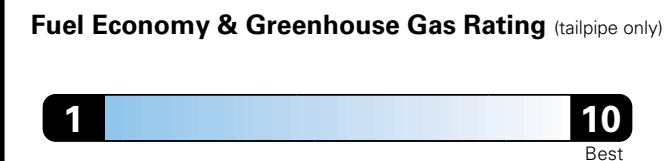

fueleconomy.gov

Calculate personalized estimates and compare vehicles

GOVERNMENT 5-STAR SAFETY RATINGS

This vehicle has not been rated by the government for frontal crash, side crash or rollover risk.

Source: National Highway Traffic Safety Administration (NHTSA)
www.safercar.gov or 1-888-327-4236

VEHICLE PROTECTION
A PRODUCT OF FCA US LLC

Ask for Mopar Vehicle Protection for your vehicle. We Built It. We Back It.