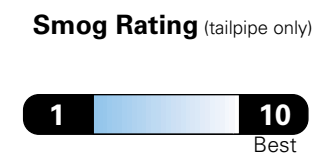

2019 MODEL YEAR

RAM 2500 PROMASTER CARGO 159" WB - HIGH ROOF

For more information visit: www.ramtrucks.com
or call 1-866-RAMINFO

FCA US LLC

THIS VEHICLE IS MANUFACTURED TO MEET SPECIFIC UNITED STATES REQUIREMENTS. THIS VEHICLE IS NOT MANUFACTURED FOR SALE OR REGISTRATION OUTSIDE OF THE UNITED STATES.

MANUFACTURER'S SUGGESTED RETAIL PRICE OF THIS MODEL INCLUDING DEALER PREPARATION

Base Price: $35,845

RAM 2500 PROMASTER CARGO 159 HIGH
Exterior Color: Bright White Clear Coat Exterior Paint
Interior Color: Black Interior Color
Interior: Cloth Bucket Seats
Engine: 3.6-Liter V6 24-Valve VVT Engine
Transmission: 6-Speed Automatic 62TE Transmission
STANDARD EQUIPMENT (UNLESS REPLACED BY OPTIONAL EQUIPMENT)
FUNCTIONAL/SAFETY FEATURES