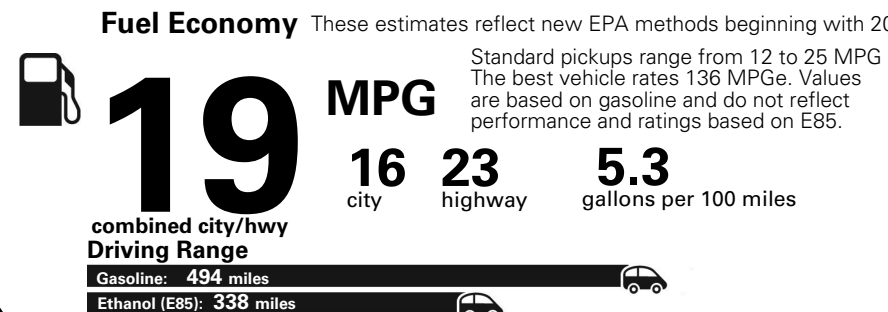

Fuel Economy and Environment

Flexible Fuel Vehicle
Gasoline-Ethanol (E85)

You spend \$3,000
in fuel costs over 5 years
compared to the average new vehicle.

Annual fuel cost \$2,000

Fuel Economy & Greenhouse Gas Rating (tailpipe only)