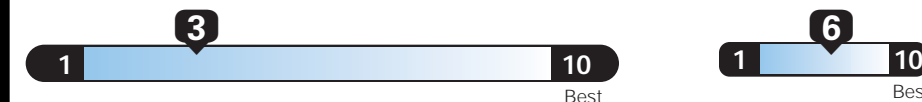

This vehicle emits 528 grams CO2 per mile. The best emits 0 grams per mile (tailpipe only). Producing and distributing fuel also creates emissions; learn more at fuelconomy.gov

Actual results will vary for many reasons, including driving conditions and how you drive and maintain your vehicle. The average new vehicle gets 25 MPG and cost $9,000 to fuel over 5 years. Cost estimates are based on 15,000 miles per year at $3.15 per gallon. MPGe is miles per gasoline gallon equivalent. Vehicle emissions are a significant cause of climate change and smog.

fuelconomy.gov

Calculate personalized estimates and compare vehicles