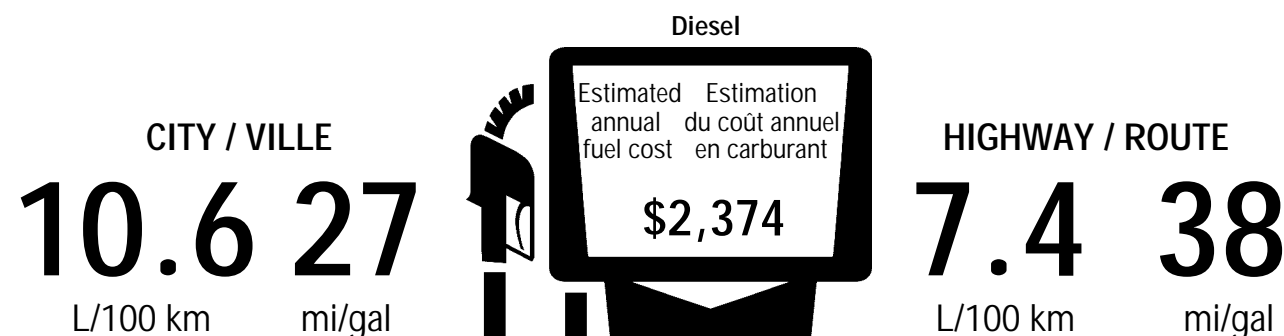

For more information visit: www.ramtruck.ca or call 1-800-465-2001

Chrysler Canada Inc.

**5-YEAR / 100,000-KM
$0 DEDUCTIBLE
POWERTRAIN WARRANTY**

24-Hour Roadside Assistance

FULLY TRANSFERABLE

2014 Chrysler, Jeep Dodge and Ram vehicles are backed by a 5-year or 100,000-kilometre fully transferable Powertrain Limited Warranty* with $0 deductible plus 24-hour roadside assistance.+ SRT vehicles are backed by a 3-year or 60,000-kilometre fully transferable Powertrain Limited Warranty* with $0 deductible plus 24-hour roadside assistance. Basic Warranty coverage is for 3 years or 60,000 kilometres.* Rust-through coverage on all body sheet metal is for 3 years. The Cummins Turbo Diesel engine is protected by a separate Limited Warranty, covering the engine for 5 years or 160,000 kilometres.* The EcoDiesel engine is backed by a 5-year or 100,000-kilometre fully transferable Powertrain Limited Warranty* with $0 deductible plus 24-hour roadside assistance.+

* Whichever comes first. Some conditions may apply.†The 5-year/100,000-kilometre Powertrain Limited Warranty does not apply to vehicles sold for certain commercial uses. See your retailer for full details.

*This Vehicle Is Manufactured To Meet Specific Canadian Requirements.
This Vehicle Is Not Manufactured For Sale Or Registration Outside Of Canada.*

Ask your dealer for the FUEL CONSUMPTION GUIDE or call 1-800-387-2000.

These estimates are based on the Government of Canada's approved criteria and testing methods. The actual fuel consumption of this vehicle may vary. Refer to the Fuel Consumption Guide.

Données obtenues selon les critères et méthodes d'essais approuvés par le Gouvernement du Canada. La consommation réelle de carburant de ce véhicule peut varier. Consultez le Guide de consommation de carburant.

Demandez le GUIDE DE CONSOMMATION DE CARBURANT à votre concessionnaire ou composez le 1-800-387-2000.