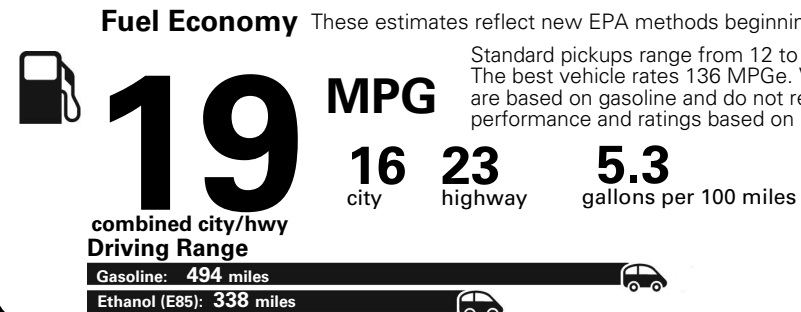

## Fuel Economy and Environment

**Flexible Fuel Vehicle  
Gasoline-Ethanol (E85)**

**You spend  
\$3,000  
in fuel costs  
over 5 years**  
compared to the average new vehicle.

**Annual fuel cost  
\$2,000**