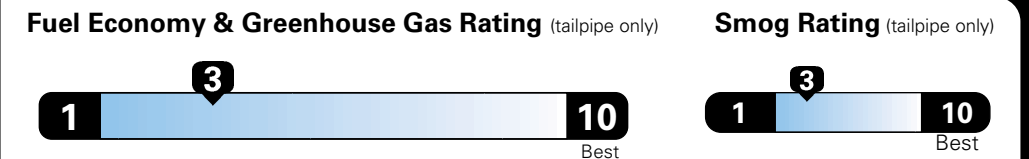

## Fuel Economy and Environment

**Flexible Fuel Vehicle  
Gasoline-Ethanol (E85)**

**You spend  
\$3,000  
in fuel costs  
over 5 years**  
compared to the average new vehicle.

**Annual fuel cost  
\$2,000**