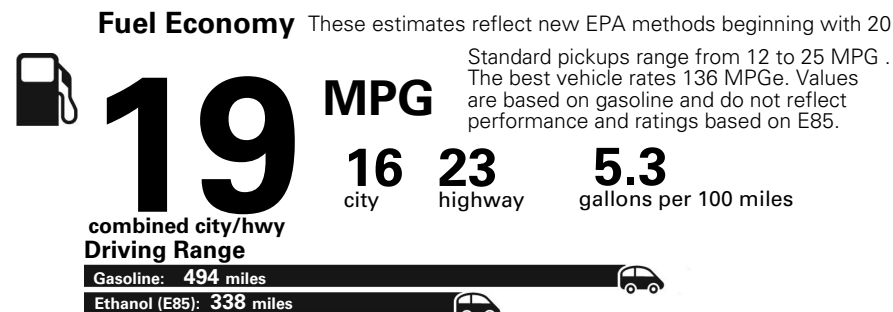

For more information visit: [www.ramtrucks.com](http://www.ramtrucks.com)  
or call 1-866-RAMINFO

FCA US LLC

**Fuel Economy and Environment**

**Flexible Fuel Vehicle**  
**Gasoline-Ethanol (E85)**

**You spend**  
**\$3,000**  
**in fuel costs**  
**over 5 years**  
compared to the average new vehicle.