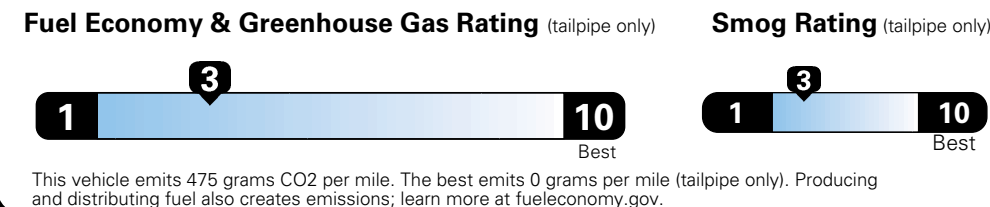

For more information visit: [www.ramtrucks.com](http://www.ramtrucks.com)  
or call 1-866-RAMINFO

FCA US LLC

**Fuel Economy and Environment**

**Flexible Fuel Vehicle**  
**Gasoline-Ethanol (E85)**

**You spend**  
**\$3,000**  
**in fuel costs**  
**over 5 years**  
compared to the average new vehicle.

**Annual fuel cost**  
**\$2,000**

Actual results will vary for many reasons, including driving conditions and how you drive and maintain your vehicle. The average new vehicle gets 27 MPG and cost \$7,000 to fuel over 5 years. Cost estimates are based on 15,000 miles per year at \$2.55 per gallon. This is a dual fueled automobile. MPGe is miles per gasoline gallon equivalent. Vehicle emissions are a significant cause of climate change and smog.