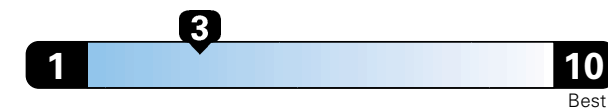

2019 MODEL YEAR
RAM 1500 CLASSIC EXPRESS QUAD CAB 4X4

For more information visit: www.ramtrucks.com
or call 1-866-RAMINFO

FCA US LLC

THIS VEHICLE IS MANUFACTURED TO MEET SPECIFIC UNITED STATES REQUIREMENTS. THIS VEHICLE IS NOT MANUFACTURED FOR SALE OR REGISTRATION OUTSIDE OF THE UNITED STATES.

MANUFACTURER'S SUGGESTED RETAIL PRICE OF THIS MODEL INCLUDING DEALER PREPARATION

Base Price: $34,795

RAM 1500 TRADESMAN QUAD CAB 4X4
Exterior Color: Blue Streak Pearl-Coat Exterior Paint
Interior Color: Black/Diesel Gray Interior Colors
Interior: Cloth 40 / 20 / 40 Bench Seat
Engine: 5.7-Liter V8 HEMI® MDS VVT Engine
Transmission: 8-Speed Automatic 8HP70 Transmission

STANDARD EQUIPMENT (UNLESS REPLACED BY OPTIONAL EQUIPMENT)

FUNCTIONAL/SAFETY FEATURES
Advanced Multistage Front Airbags
Supplemental Side-Curtain Front and Rear Airbags
Supplemental Front Seat-Mounted Side Airbags
Supplemental Side-Curtain Airbags
ParkView® Rear Back-Up Camera
3.21 Rear Axle Ratio
Trailer-Tow with 4-Pin Connector Wiring
7-Pin Wiring Harness
26-Gallon Fuel Tank
Locking Tailgate
4-Wheel Disc Anti-Lock Brakes
Electronic Stability Control
Speed Control
Sentry Key® Theft Deterrent System

INTERIOR FEATURES
Radio 3.0
6-Speakers
Media Hub (USB, Aux, Charge Port)
Auto-Dimming Rear View Mirror with Display
Tilt Steering Column
Black Rotary Shifter
Vehicle Information Center
Front Armrest with Three Cup Holders
Power Door Locks
Power Front Windows w/ 1-Touch Up and Down Feature
40 / 20 / 40 Split Bench Seat
Rear Folding Seat
Rear Under-Seat Storage Compartment
Black Vinyl Floor Covering

EXTERIOR FEATURES
17-Inch x 7.0-Inch Steel Wheels

OPTIONAL EQUIPMENT (May Replace Standard Equipment)