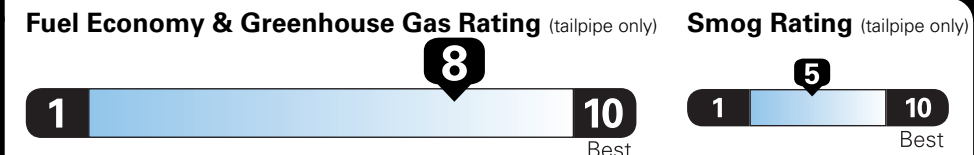

Fuel Economy and Environment

Gasoline Vehicle

Compact Cars range from 14 to 107 MPG. The best vehicle rates 136 MPGe.

You save \$1,750
in fuel costs over 5 years compared to the average new vehicle.

Annual fuel COST
\$1,050