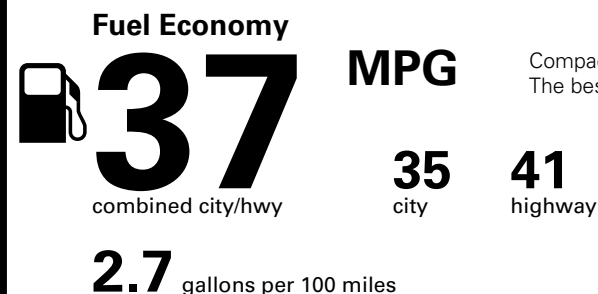

Safety & Security

- Hill Start Assist (HSA)
- Anti-lock Braking System (ABS) with Electronic Brakeforce Distribution (EBD) and Brake Assist
- Active Stability Control (ASC)
- Tire Pressure Monitoring System (TPMS)
- Advanced dual-stage front airbags
- Side curtain airbags
- Driver's knee airbag
- Three-point seatbelts for all seating positions
- Adjustable front shoulder belts with pretensioner
- LATCH child-restraint system
- Child safety rear door locks
- Anti-theft engine immobilizer
- RISE body construction

Additional Equipment

Full Tank of Gas	INCLUDED
Smartphone Display Package	$800.00
6.5" Smartphone Link Display Audio (SDA) system - Apple CarPlay™ and Android Auto™ compatibility - AM/FM/CD/MP3 audio system 15-inch dark chrome alloy wheels - Steering wheel voice controls	
Cargo Package	$105.00
- Cargo mat - Cargo met	
Accy Wheel Locks	$65.00
Accy Carpeted Floor Mats and Portfolio	$135.00
Accy Armrest Console	$185.00

MSRP*:	$15,995.00
Total Additional Equipment:	$1,290.00
Subtotal:	$17,285.00
Destination/Handling:	$895.00
Total MSRP*:	$18,180.00

*MSRP (Manufacturer's Suggested Retail Price)

Visit us at www.mitsubishicars.com

Fuel Economy and Environment

Gasoline Vehicle

Compact Cars range from 14 to 107 MPG. The best vehicle rates 136 MPGe.

You save $1,750
in fuel costs over 5 years compared to the average new vehicle.

Annual fuel cost $1,050