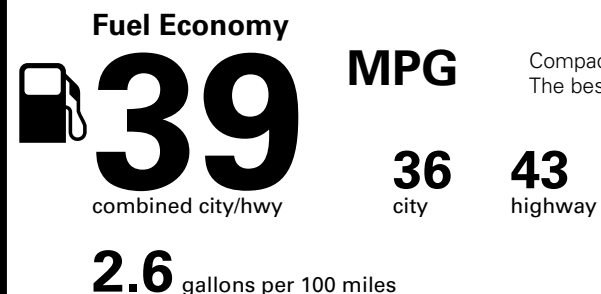

*MSRP (Manufacturer's Suggested Retail Price)

Visit us at www.mitsubishicars.com

Fuel Economy and Environment

Gasoline Vehicle

Compact Cars range from 14 to 119 MPG. The best vehicle rates 136 MPGe.

You save \$2,000
in fuel costs over 5 years compared to the average new vehicle.

Annual fuel cost \$1,000

This vehicle emits 229 grams CO₂ per mile. The best emits 0 grams per mile (tailpipe only). Producing and distributing fuel also create emissions; learn more at fuelconomy.gov.