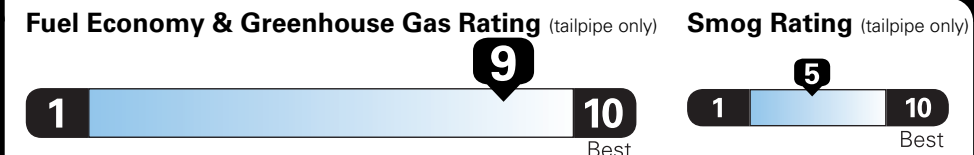

This vehicle emits 229 grams CO₂ per mile. The best emits 0 grams per mile (tailpipe only). Producing and distributing fuel also create emissions; learn more at fuelconomy.gov.

Actual results will vary for many reasons, including driving conditions and how you drive and maintain your vehicle. The average new vehicle gets 27 MPG and costs $7,000 to fuel over 5 years. Cost estimates are based on 15,000 miles per year at $2.55 per gallon. MPGe is miles per gasoline gallon equivalent. Vehicle emissions are a significant cause of climate change and smog.

fuelconomy.gov

Calculate personalized estimates and compare vehicles

Smartphone QR Code™

10-year 100,000-mile LIMITED POWERTRAIN WARRANTY

10 YEAR / 100,000 MILE POWERTRAIN
5 YEAR / 60,000 MILE BUMPER-TO-BUMPER

7 YEAR / 100,000 MILE ANTI-CORROSION/PERFORATION
5 YEAR / UNLIMITED MILE ROADSIDE ASSISTANCE

*See participating Retailer for Limited Warranty and Roadside Assistance terms and conditions.

Parts Content Information

For vehicles in this carline:
U.S./Canadian Parts Content: **0%**
Major Sources of Foreign Parts Content: **THAILAND 94%**

For this vehicle:
Final Assembly Point: **CHONBURI, THAILAND**
Country of Origin: **THAILAND**
Engine: **THAILAND**
Transmission: **THAILAND**

Note: Parts content does not include final assembly, distribution, or other non-parts costs.

GOVERNMENT 5-STAR SAFETY RATINGS

Overall Vehicle Score ★★★★★
Based on the combined ratings of frontal, side and rollover. Should ONLY be compared to other vehicles of similar size and weight.

Frontal Crash	Driver	★★★★★
	Passenger	★★★★★

Based on the risk of injury in a frontal impact. Should ONLY be compared to other vehicles of similar size and weight.

Side Crash	Front seat	★★★★★
	Rear seat	★★★★★

Based on the risk of injury in a side impact.

Rollover		★★★★★

Based on the risk of rollover in a single-vehicle crash.

Star ratings range from 1 to 5 stars (★★★★★) with 5 being the highest.
Source: National Highway Traffic Safety Administration (NHTSA).
www.safercar.gov or 1-888-327-4236

Cumulative Accessory Weight is 6.6 lbs

Method of Transport: TRUCK
Plant/Port of Entry: BALTIMORE, MD

VIN : ML32A3HJ6KH005506
Route Code : TBR

Gasoline, license and title fees, applicable federal, state and local taxes and dealer and distributor installed options and accessories are not included in the manufacturer's suggested retail price. This label has been applied to this vehicle pursuant to federal law and cannot be moved or altered prior to delivery to the ultimate purchaser.

Cumulative Accessory Weight is 6.6 lbs