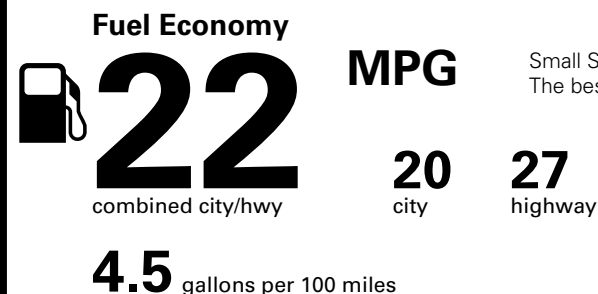

Visit us at www.mitsubishicars.com

Fuel Economy and Environment

Gasoline Vehicle

Small SUVs range from 18 to 120 MPG. The best vehicle rates 136 MPGe.

You spend \$3,250
 more in fuel costs over 5 years compared to the average new vehicle.