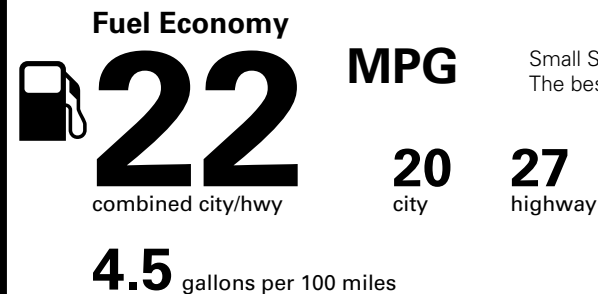

Fuel Economy and Environment

Gasoline Vehicle

Small SUVs range from 18 to 120 MPG. The best vehicle rates 136 MPGe.

You spend \$3,250
more in fuel costs over 5 years
compared to the average new vehicle.

Annual fuel cost \$2,050