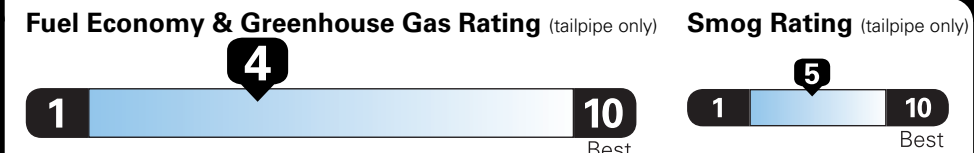

Fuel Economy and Environment

Gasoline Vehicle

You spend \$3,250
more in fuel costs over 5 years
compared to the average new vehicle.

Annual fuel cost \$2,050

This vehicle emits 402 grams CO₂ per mile. The best emits 0 grams per mile (tailpipe only). Producing and distributing fuel also create emissions; learn more at fuelconomy.gov.