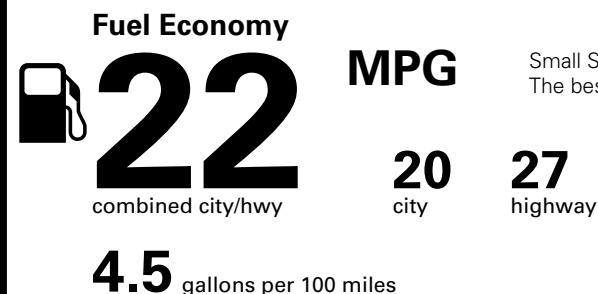

Fuel Economy and Environment

Gasoline Vehicle

You spend \$3,250
more in fuel costs over 5 years
compared to the average new vehicle.

Annual fuel cost \$2,050

This vehicle emits 402 grams CO₂ per mile. The best emits 0 grams per mile (tailpipe only). Producing and distributing fuel also create emissions; learn more at fuelconomy.gov.