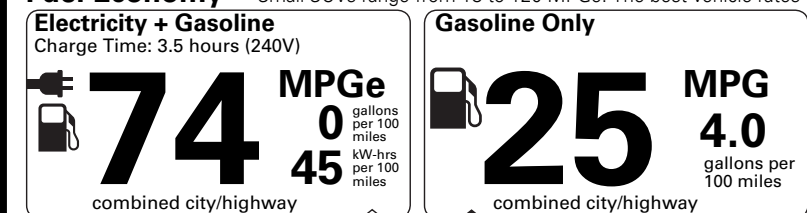

EPA DOT Fuel Economy and Environment

Plug-In Hybrid Vehicle
Electricity-Gasoline

Fuel Economy Small SUVs range from 18 to 120 MPGe. The best vehicle rates 136 MPGe.

You save \$1,000
in fuel costs over 5 years compared to the average new vehicle.

Annual fuel cost \$1,200

Actual results will vary for many reasons, including driving conditions and how you drive and maintain your vehicle. The average new vehicle gets 27 MPG and costs \$7,000 to fuel over 5 years. Cost estimates are based on 15,000 miles per year at \$2.55 per gallon and \$0.13 per kW-hr. This is a dual fueled automobile. MPGe is miles per gasoline gallon equivalent. Vehicle emissions are a significant cause of climate change and smog.