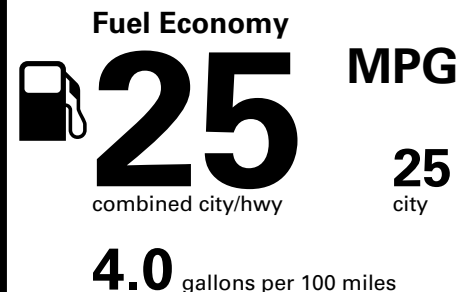

Fuel Economy and Environment

Gasoline Vehicle

Small SUVs range from 18 to 37 MPG. The best vehicle rates 136 MPGe.

You spend \$750 more in fuel costs over 5 years compared to the average new vehicle.

Annual fuel COST \$1,550