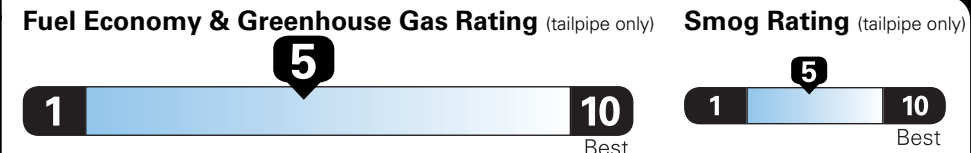

Fuel Economy and Environment

Gasoline Vehicle

Small SUVs range from 18 to 37 MPG. The best vehicle rates 136 MPGe.

You spend \$750 more in fuel costs over 5 years compared to the average new vehicle.

Annual fuel COST \$1,550