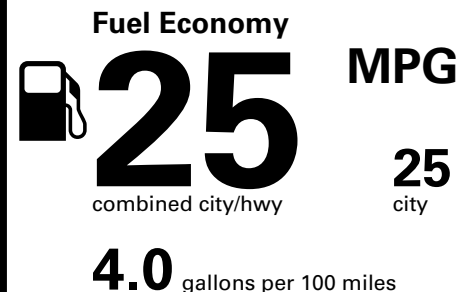

MSRP*:	\$26,695.00
Total Additional Equipment:	\$920.00
Subtotal:	\$27,615.00
Destination/Handling:	\$1,095.00
Total MSRP*:	\$28,710.00

*MSRP (Manufacturer's Suggested Retail Price)

Visit us at www.mitsubishicars.com

Fuel Economy and Environment

Gasoline Vehicle

Small SUVs range from 18 to 120 MPG. The best vehicle rates 136 MPGe.

You spend \$750 more in fuel costs over 5 years compared to the average new vehicle.

Annual fuel cost \$1,550