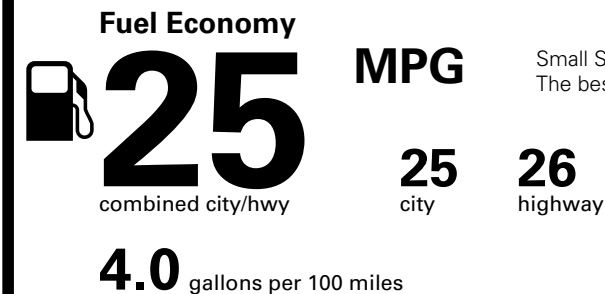

Fuel Economy and Environment

Gasoline Vehicle

Small SUVs range from 18 to 37 MPG. The best vehicle rates 136 MPGe.

You spend \$500
more in fuel costs over 5 years
 compared to the average new vehicle.

Annual fuel COST
\$1,450