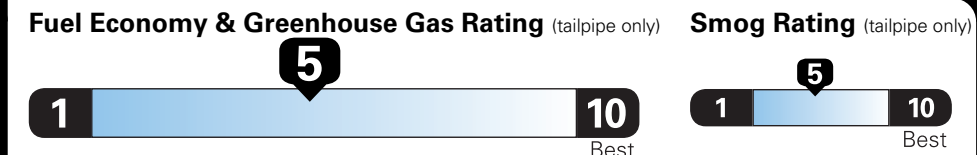

EPA DOT Fuel Economy and Environment

Gasoline Vehicle

You spend \$750 more in fuel costs over 5 years compared to the average new vehicle.

Annual fuel cost \$1,550

This vehicle emits 347 grams CO₂ per mile. The best emits 0 grams per mile (tailpipe only). Producing and distributing fuel also create emissions; learn more at fuelconomy.gov.