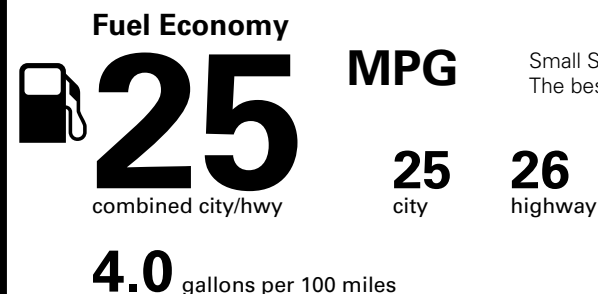

EPA DOT Fuel Economy and Environment

Gasoline Vehicle

You spend \$750 more in fuel costs over 5 years compared to the average new vehicle.

Annual fuel cost \$1,550

This vehicle emits 347 grams CO₂ per mile. The best emits 0 grams per mile (tailpipe only). Producing and distributing fuel also create emissions; learn more at fuelconomy.gov.