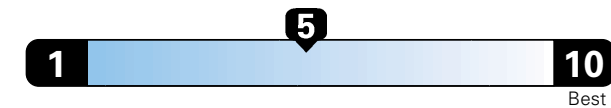

2019 MODEL YEAR

Jeep RENEGADE LATITUDE 4X4

For more information visit: www.jeep.com
or call 1-877-IAM-JEEP

FCA US LLC

THIS VEHICLE IS MANUFACTURED TO MEET SPECIFIC UNITED STATES REQUIREMENTS. THIS VEHICLE IS NOT MANUFACTURED FOR SALE OR REGISTRATION OUTSIDE OF THE UNITED STATES.

MANUFACTURER'S SUGGESTED RETAIL PRICE OF THIS MODEL INCLUDING DEALER PREPARATION

Base Price: $25,625

JEOP RENEGADE LATITUDE 4X4
Exterior Color: Slate Blue Pearl-Coat Exterior Paint
Interior Color: Black Interior Colors
Interior: Premium Cloth Bucket Seats
Engine: 2.4L I4 Zero Evap M-Air Engine
Transmission: 9-Speed Automatic Transmission
STANDARD EQUIPMENT (UNLESS REPLACED BY OPTIONAL EQUIPMENT)