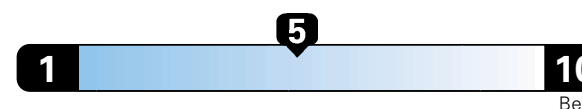

This vehicle emits 371 grams CO2 per mile. The best emits 0 grams per mile (tailpipe only). Producing and distributing fuel also creates emissions; learn more at fuel economy.gov.

Actual results will vary for many reasons, including driving conditions and how you drive and maintain your vehicle. The average new vehicle gets 27 MPG and cost $7,000 to fuel over 5 years. Cost estimates are based on 15,000 miles per year at $2.55 per gallon. MPGe is miles per gasoline gallon equivalent. Vehicle emissions are a significant cause of climate change and smog.

fuel economy.gov

Calculate personalized estimates and compare vehicles

Smartphone
QR Code

GOVERNMENT 5-STAR SAFETY RATINGS

This vehicle has not been rated by the government for frontal crash, side crash or rollover risk.

Source: National Highway Traffic Safety Administration (NHTSA)
www.safercar.gov or 1-888-327-4236

PARTS CONTENT INFORMATION

FOR VEHICLES IN THIS CARLINE:
U.S./CANADIAN PARTS CONTENT: 14%
MAJOR SOURCES OF FOREIGN PARTS CONTENT:

ITALY : 63%

NOTE: PARTS CONTENT DOES NOT INCLUDE FINAL ASSEMBLY, DISTRIBUTION, OR OTHER NON-PARTS COSTS.

FOR THIS VEHICLE:

FINAL ASSEMBLY POINT:

MELFI, ITALY

COUNTRY OF ORIGIN:

ENGINE: UNITED STATES

TRANSMISSION: UNITED STATES

VEHICLE PROTECTION
A PRODUCT OF FCA US LLC

Ask for Mopar Vehicle Protection for your vehicle. We Built It. We Back It.