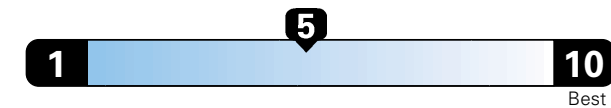

2019 MODEL YEAR

Jeep RENEGADE LATITUDE 4X4

For more information visit: www.jeep.com
or call 1-877-IAM-JEEP

FCA US LLC

THIS VEHICLE IS MANUFACTURED TO MEET SPECIFIC UNITED STATES REQUIREMENTS. THIS VEHICLE IS NOT MANUFACTURED FOR SALE OR REGISTRATION OUTSIDE OF THE UNITED STATES.

MANUFACTURER'S SUGGESTED RETAIL PRICE OF THIS MODEL INCLUDING DEALER PREPARATION

Base Price: $25,375

JEOP RENEGADE LATITUDE 4X4
Exterior Color: Granite Crystal Metallic Clear-Coat Exterior Paint
Interior Color: Black Interior Colors
Interior: Deluxe Cloth High-Back Bucket Seats
Engine: 2.4L I4 Zero Evap M-Air Engine
Transmission: 9-Speed Automatic Transmission
STANDARD EQUIPMENT (UNLESS REPLACED BY OPTIONAL EQUIPMENT)

FUNCTIONAL/SAFETY FEATURES

Advanced Multistage Front Airbags
Supplemental Side-Curtain Front and Rear Airbags
Supplemental Front Seat-Mounted Side Airbags
Driver Inflatable Knee-Bolster Airbag
4-Wheel Disc Anti-Lock Brakes
ParkView® Rear Back-Up Camera
Electric Park Brake
Electronic Stability Control
Electronic Roll Mitigation
Selec-Terrain® System
All Speed Traction Control
Push-Button Start
Cruise Control
Electric Power Steering
Capless Fuel-Fill
Daytime Running Lamp System
Hill Start Assist
Tire Pressure Monitoring Display
Rear Window Wiper / Washer

INTERIOR FEATURES

Uconnect® 4 with 7-Inch Display
SiriusXM® with 1-Year Radio Sub Call 800-643-2112
Apple CarPlay®
Google Android Auto™
Media Hub (USB, Aux)
Integrated Voice Command with Bluetooth®
6-Speakers
Electronic Vehicle Information Center
A/C Auto Temperature Control with Dual Zone Control
Premium-Wrapped Steering Wheel
Steering Wheel Mounted Audio Controls
Tilt / Telescope Steering Column

OPTIONAL EQUIPMENT (May Replace Standard Equipment)