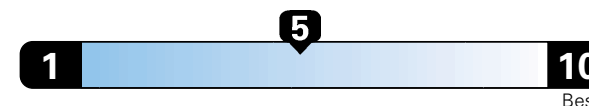

2019 MODEL YEAR

Jeep® RENEGADE LATITUDE 4X4

THIS VEHICLE IS MANUFACTURED TO MEET SPECIFIC UNITED STATES REQUIREMENTS. THIS VEHICLE IS NOT MANUFACTURED FOR SALE OR REGISTRATION OUTSIDE OF THE UNITED STATES.

MANUFACTURER'S SUGGESTED RETAIL PRICE OF THIS MODEL INCLUDING DEALER PREPARATION

Base Price: $25,375

JEOP RENEGADE LATITUDE 4X4

Exterior Color: Black Clear-Coat Exterior Paint

Interior Color: Black Interior Colors

Interior: Deluxe Cloth High-Back Bucket Seats

Engine: 2.4L I4 Zero Evap M-Air Engine

Transmission: 9-Speed Automatic Transmission

STANDARD EQUIPMENT (UNLESS REPLACED BY OPTIONAL EQUIPMENT)

FUNCTIONAL/SAFETY FEATURES

- Advanced Multistage Front Airbags
- Supplemental Side-Curtain Front and Rear Airbags
- Supplemental Front Seat-Mounted Side Airbags
- Driver Inflatable Knee-Bolster Airbag
- 4-Wheel Disc Anti-Lock Brakes
- ParkView® Rear Back-Up Camera
- Electric Park Brake
- Electronic Stability Control
- Electronic Roll Mitigation
- Selec-Terrain® System
- All Speed Traction Control
- Push-Button Start
- Cruise Control
- Electric Power Steering
- Capless Fuel-Fill
- Daytime Running Lamp System
- Hill Start Assist
- Tire Pressure Monitoring Display
- Rear Window Wiper / Washer

INTERIOR FEATURES