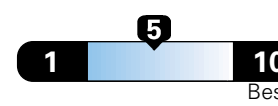

Smog Rating (tailpipe only)

This vehicle emits 371 grams CO2 per mile. The best emits 0 grams per mile (tailpipe only). Producing and distributing fuel also creates emissions; learn more at fuel economy.gov.

Actual results will vary for many reasons, including driving conditions and how you drive and maintain your vehicle. The average new vehicle gets 27 MPG and cost $7,000 to fuel over 5 years. Cost estimates are based on 15,000 miles per year at $2.55 per gallon. MPGe is miles per gasoline gallon equivalent. Vehicle emissions are a significant cause of climate change and smog.

fuel economy.gov

Calculate personalized estimates and compare vehicles