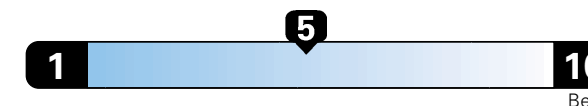

2019 MODEL YEAR

Jeep® RENEGADE LATITUDE 4X4

THIS VEHICLE IS MANUFACTURED TO MEET SPECIFIC UNITED STATES REQUIREMENTS. THIS VEHICLE IS NOT MANUFACTURED FOR SALE OR REGISTRATION OUTSIDE OF THE UNITED STATES.

MANUFACTURER'S SUGGESTED RETAIL PRICE OF THIS MODEL INCLUDING DEALER PREPARATION

Base Price: $25,375

JEOP RENEGADE LATITUDE 4X4

Exterior Color: Glacier Metallic Exterior Paint

Interior Color: Black Interior Colors

Interior: Deluxe Cloth High-Back Bucket Seats

Engine: 2.4L I4 Zero Evap M-Air Engine

Transmission: 9-Speed Automatic Transmission

STANDARD EQUIPMENT (UNLESS REPLACED BY OPTIONAL EQUIPMENT)

FUNCTIONAL/SAFETY FEATURES

- Advanced Multistage Front Airbags
- Supplemental Side-Curtain Front and Rear Airbags
- Supplemental Front Seat-Mounted Side Airbags
- Driver Inflatable Knee-Bolster Airbag
- 4-Wheel Disc Anti-Lock Brakes
- ParkView® Rear Back-Up Camera
- Electric Park Brake
- Electronic Stability Control
- Electronic Roll Mitigation
- Selec-Terrain® System
- All Speed Traction Control
- Push-Button Start
- Cruise Control
- Electric Power Steering
- Capless Fuel-Fill
- Daytime Running Lamp System
- Hill Start Assist
- Tire Pressure Monitoring Display
- Rear Window Wiper / Washer

INTERIOR FEATURES