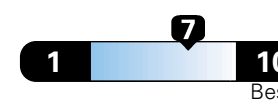

Smog Rating (tailpipe only)

This vehicle emits 371 grams CO2 per mile. The best emits 0 grams per mile (tailpipe only). Producing and distributing fuel also creates emissions; learn more at fuelconomy.gov.

Actual results will vary for many reasons, including driving conditions and how you drive and maintain your vehicle. The average new vehicle gets 27 MPG and cost $7,000 to fuel over 5 years. Cost estimates are based on 15,000 miles per year at $2.55 per gallon. MPGe is miles per gasoline gallon equivalent. Vehicle emissions are a significant cause of climate change and smog.

fuelconomy.gov

Calculate personalized estimates and compare vehicles