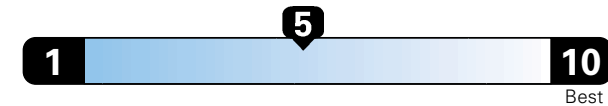

2019 MODEL YEAR

Jeep RENEGADE LATITUDE 4X4

For more information visit: www.jeep.com
or call 1-877-IAM-JEEP

FCA US LLC

THIS VEHICLE IS MANUFACTURED TO MEET SPECIFIC UNITED STATES REQUIREMENTS. THIS VEHICLE IS NOT MANUFACTURED FOR SALE OR REGISTRATION OUTSIDE OF THE UNITED STATES.

MANUFACTURER'S SUGGESTED RETAIL PRICE OF THIS MODEL INCLUDING DEALER PREPARATION

Base Price: $25,375

JEOP RENEGADE LATITUDE 4X4

Exterior Color: Black Clear-Coat Exterior Paint

Interior Color: Black Interior Colors

Interior: Deluxe Cloth High-Back Bucket Seats

Engine: 2.4L I4 Zero Evap M-Air Engine

Transmission: 9-Speed Automatic Transmission

STANDARD EQUIPMENT (UNLESS REPLACED BY OPTIONAL EQUIPMENT)

FUNCTIONAL/SAFETY FEATURES

- Advanced Multistage Front Airbags
- Supplemental Side-Curtain Front and Rear Airbags
- Supplemental Front Seat-Mounted Side Airbags
- Driver Inflatable Knee-Bolster Airbag
- 4-Wheel Disc Anti-Lock Brakes
- ParkView® Rear Back-Up Camera
- Electric Park Brake
- Electronic Stability Control
- Electronic Roll Mitigation
- Selec-Terrain® System
- All Speed Traction Control
- Push-Button Start
- Cruise Control
- Electric Power Steering
- Capless Fuel-Fill
- Daytime Running Lamp System
- Hill Start Assist
- Tire Pressure Monitoring Display
- Rear Window Wiper / Washer

INTERIOR FEATURES

- Uconnect® 4 with 7-Inch Display
- SiriusXM® with 1-Year Radio Sub Call 800-643-2112
- Apple CarPlay®
- Google Android Auto™
- Media Hub (USB, Aux)
- Integrated Voice Command with Bluetooth®
- 6-Speakers
- Electronic Vehicle Information Center
- A/C Auto Temperature Control with Dual Zone Control
- Premium-Wrapped Steering Wheel
- Steering Wheel Mounted Audio Controls
- Tilt / Telescope Steering Column

OPTIONAL EQUIPMENT (May Replace Standard Equipment)