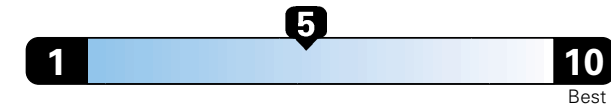

2019 MODEL YEAR

Jeep RENEGADE LATITUDE 4X4

For more information visit: www.jeep.com
or call 1-877-IAM-JEEP

FCA US LLC

THIS VEHICLE IS MANUFACTURED TO MEET SPECIFIC UNITED STATES REQUIREMENTS. THIS VEHICLE IS NOT MANUFACTURED FOR SALE OR REGISTRATION OUTSIDE OF THE UNITED STATES.

MANUFACTURER'S SUGGESTED RETAIL PRICE OF THIS MODEL INCLUDING DEALER PREPARATION

Base Price: $25,375

JEOP RENEGADE LATITUDE 4X4

Exterior Color: Black Clear-Coat Exterior Paint

Interior Color: Black Interior Colors

Interior: Deluxe Cloth High-Back Bucket Seats

Engine: 2.4L I4 Zero Evap M-Air Engine

Transmission: 9-Speed Automatic Transmission

STANDARD EQUIPMENT (UNLESS REPLACED BY OPTIONAL EQUIPMENT)

FUNCTIONAL/SAFETY FEATURES

- Advanced Multistage Front Airbags
- Supplemental Side-Curtain Front and Rear Airbags
- Supplemental Front Seat-Mounted Side Airbags
- Driver Inflatable Knee-Bolster Airbag
- 4-Wheel Disc Anti-Lock Brakes
- ParkView® Rear Back-Up Camera
- Electric Park Brake
- Electronic Stability Control
- Electronic Roll Mitigation
- Selec-Terrain® System
- All Speed Traction Control
- Push-Button Start
- Cruise Control
- Electric Power Steering
- Capless Fuel-Fill
- Daytime Running Lamp System
- Hill Start Assist
- Tire Pressure Monitoring Display
- Rear Window Wiper / Washer

INTERIOR FEATURES

- Uconnect® 4 with 7-Inch Display
- SiriusXM® with 1-Year Radio Sub Call 800-643-2112
- Apple CarPlay®
- Google Android Auto™
- Media Hub (USB, Aux)
- Integrated Voice Command with Bluetooth®
- 6-Speakers
- Electronic Vehicle Information Center
- A/C Auto Temperature Control with Dual Zone Control
- Premium-Wrapped Steering Wheel
- Steering Wheel Mounted Audio Controls

OPTIONAL EQUIPMENT (May Replace Standard Equipment)