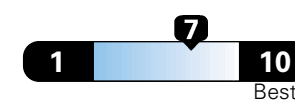

4.2 gallons per 100 miles

You spend \$1,000
in fuel costs over 5 years compared to the average new vehicle.

Annual fuel cost \$1,600

Fuel Economy & Greenhouse Gas Rating (tailpipe only)

Smog Rating (tailpipe only)