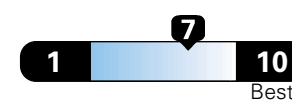

Smog Rating (tailpipe only)

This vehicle emits 371 grams CO2 per mile. The best emits 0 grams per mile (tailpipe only). Producing and distributing fuel also creates emissions; learn more at fuel economy.gov.

Actual results will vary for many reasons, including driving conditions and how you drive and maintain your vehicle. The average new vehicle gets 27 MPG and cost $7,000 to fuel over 5 years. Cost estimates are based on 15,000 miles per year at $2.55 per gallon. MPGe is miles per gasoline gallon equivalent. Vehicle emissions are a significant cause of climate change and smog.

fuel economy.gov

Calculate personalized estimates and compare vehicles