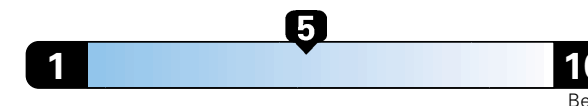

Cold Weather Group $745

- All-Season Floor Mats
- Heated Front Seats
- Heated Steering Wheel
- Rain-Sensitive Windshield Wipers
- Windshield Wiper De-Icer

Passive Entry Remote-Start Package $395

- Remote-Start System
- Keyless Entry with Panic Alarm

Popular Equipment Group $595

- 115-Volt Auxiliary Power Outlet
- 40 / 20 / 40 Rear Seat with Trunk Pass-Thru
- 4-Way Power Lumbar Adjustable Driver Seat
- 8-Way Power Adjustable Driver Seat
- Auto-Dimming Rear View Mirror
- Gloss Black Steering Wheel Bezel

Destination Charge $1,495

TOTAL PRICE: * $29,600

WARRANTY COVERAGE

5-year or 60,000-mile Powertrain Limited Warranty.
3-year or 36,000-mile Basic Limited Warranty.
Ask Dealer for a copy of the limited warranties or see your owner's manual for details.

**5 YEAR / 60,000 MILE
POWERTRAIN WARRANTY**

For more information visit: www.jeep.com
or call 1-877-IAM-JEEP

FCA US LLC

Fuel Economy and Environment

Gasoline Vehicle

Fuel Economy These estimates reflect new EPA methods beginning with 2017 models.

24 MPG
combined city/hwy
21 city
29 highway

Small SUV 4WD range from 18 to 120 MPGe.
The best vehicle rates 136 MPGe.

4.2 gallons per 100 miles

**You spend
$1,000
in fuel costs
over 5 years
compared to the
average new vehicle.**

**Annual fuel cost
$1,600**

Fuel Economy & Greenhouse Gas Rating (tailpipe only)