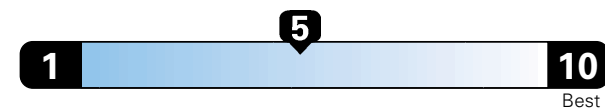

2019 MODEL YEAR

Jeep RENEGADE LIMITED 4X4

For more information visit: www.jeep.com
or call 1-877-IAM-JEEP

FCA US LLC

THIS VEHICLE IS MANUFACTURED TO MEET SPECIFIC UNITED STATES REQUIREMENTS. THIS VEHICLE IS NOT MANUFACTURED FOR SALE OR REGISTRATION OUTSIDE OF THE UNITED STATES.

MANUFACTURER'S SUGGESTED RETAIL PRICE OF THIS MODEL INCLUDING DEALER PREPARATION

Base Price: $27,895

JEEP RENEGADE LIMITED 4X4

Exterior Color: Black Clear-Coat Exterior Paint

Interior Color: Black Interior Colors

Interior: Leather-Trimmed Bucket Seats

Engine: 1.3L I4 Turbo MAir DI Engine w/ESS

Transmission: 9-Speed Automatic Transmission

STANDARD EQUIPMENT (UNLESS REPLACED BY OPTIONAL EQUIPMENT)

FUNCTIONAL/SAFETY FEATURES

- Advanced Multistage Front Airbags
- Supplemental Side-Curtain Front and Rear Airbags
- Supplemental Front Seat-Mounted Side Airbags
- ParkView® Rear Back-Up Camera
- Push-Button Start
- Keyless Entry with Panic Alarm
- Remote-Start System
- Rain-Sensitive Windshield Wipers
- 4-Wheel Disc Anti-Lock Brakes
- Electronic Stability Control
- Electronic Roll Mitigation
- Selec-Terrain® System
- All Speed Traction Control
- Stop-Start Multiple VSM System
- Capless Fuel-Fill
- Daytime Running Lamp System
- Tire Pressure Monitoring Display
- Windshield Wiper De-Icer
- Hill Start Assist

INTERIOR FEATURES