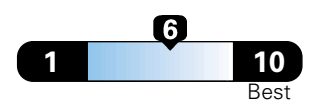

Smog Rating (tailpipe only)

This vehicle emits 348 grams CO2 per mile. The best emits 0 grams per mile (tailpipe only). Producing and distributing fuel also creates emissions; learn more at fuel economy.gov.

Actual results will vary for many reasons, including driving conditions and how you drive and maintain your vehicle. The average new vehicle gets 27 MPG and cost $7,000 to fuel over 5 years. Cost estimates are based on 15,000 miles per year at $2.55 per gallon. MPGe is miles per gasoline gallon equivalent. Vehicle emissions are a significant cause of climate change and smog.

fuel economy.gov

Calculate personalized estimates and compare vehicles