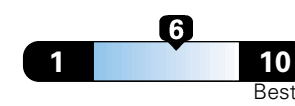

Smog Rating (tailpipe only)

This vehicle emits 348 grams CO2 per mile. The best emits 0 grams per mile (tailpipe only). Producing and distributing fuel also creates emissions; learn more at fuelconomy.gov.

Actual results will vary for many reasons, including driving conditions and how you drive and maintain your vehicle. The average new vehicle gets 27 MPG and cost $7,000 to fuel over 5 years. Cost estimates are based on 15,000 miles per year at $2.55 per gallon. MPGe is miles per gasoline gallon equivalent. Vehicle emissions are a significant cause of climate change and smog.

fuelconomy.gov

Calculate personalized estimates and compare vehicles