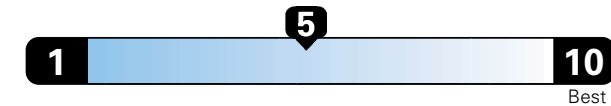

2019 MODEL YEAR

Jeep RENEGADE SPORT 4X4

For more information visit: www.jeep.com
or call 1-877-IAM-JEEP

FCA US LLC

THIS VEHICLE IS MANUFACTURED TO MEET SPECIFIC UNITED STATES REQUIREMENTS. THIS VEHICLE IS NOT MANUFACTURED FOR SALE OR REGISTRATION OUTSIDE OF THE UNITED STATES.

MANUFACTURER'S SUGGESTED RETAIL PRICE OF THIS MODEL INCLUDING DEALER PREPARATION

Base Price: $23,525

JEOP RENEGADE SPORT 4X4

Exterior Color: Black Clear-Coat Exterior Paint

Interior Color: Black Interior Colors

Interior: Cloth Low-Back Bucket Seats

Engine: 2.4L I4 Zero Evap M-Air Engine

Transmission: 9-Speed Automatic Transmission

STANDARD EQUIPMENT (UNLESS REPLACED BY OPTIONAL EQUIPMENT)
FUNCTIONAL/SAFETY FEATURES