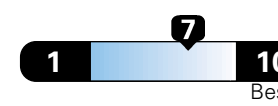

Smog Rating (tailpipe only)

This vehicle emits 371 grams CO2 per mile. The best emits 0 grams per mile (tailpipe only). Producing and distributing fuel also creates emissions; learn more at fuel economy.gov.

Actual results will vary for many reasons, including driving conditions and how you drive and maintain your vehicle. The average new vehicle gets 27 MPG and cost $7,000 to fuel over 5 years. Cost estimates are based on 15,000 miles per year at $2.55 per gallon. MPGe is miles per gasoline gallon equivalent. Vehicle emissions are a significant cause of climate change and smog.

fuel economy.gov

Calculate personalized estimates and compare vehicles