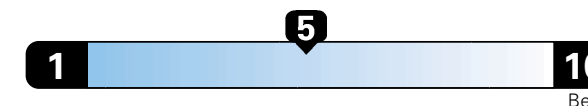

2019 MODEL YEAR

Jeep RENEGADE SPORT 4X4

THIS VEHICLE IS MANUFACTURED TO MEET SPECIFIC UNITED STATES REQUIREMENTS. THIS VEHICLE IS NOT MANUFACTURED FOR SALE OR REGISTRATION OUTSIDE OF THE UNITED STATES.

MANUFACTURER'S SUGGESTED RETAIL PRICE OF THIS MODEL INCLUDING DEALER PREPARATION

Base Price: $23,775

JEOP RENEGADE SPORT 4X4
Exterior Color: Alpine White Clear-Coat Exterior Paint
Interior Color: Black Interior Colors
Interior: Cloth Low-Back Bucket Seats
Engine: 2.4L I4 Zero Evap M-Air Engine
Transmission: 9-Speed Automatic Transmission

STANDARD EQUIPMENT (UNLESS REPLACED BY OPTIONAL EQUIPMENT)
FUNCTIONAL/SAFETY FEATURES

Advanced Multistage Front Airbags
Supplemental Side-Curtain Front and Rear Airbags
Supplemental Front Seat-Mounted Side Airbags
Driver Inflatable Knee-Bolster Airbag
LATCH Ready Child Seat Anchor System
ParkView® Rear Back-Up Camera
4-Wheel Disc Anti-Lock Brakes
Electric Park Brake
Electronic Stability Control
Electronic Roll Mitigation
Selec-Terrain® System
All Speed Traction Control
Push-Button Start
Electric Power Steering
Capless Fuel-Fill
Daytime Running Lamp System
Hill Start Assist
Tire Pressure Monitoring Display
Variable Intermittent Windshield Wipers