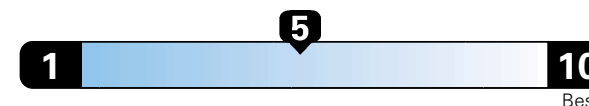

2019 MODEL YEAR

Jeep RENEGADE SPORT 4X4

For more information visit: www.jeep.com
or call 1-877-IAM-JEEP

FCA US LLC

THIS VEHICLE IS MANUFACTURED TO MEET SPECIFIC UNITED STATES REQUIREMENTS. THIS VEHICLE IS NOT MANUFACTURED FOR SALE OR REGISTRATION OUTSIDE OF THE UNITED STATES.

MANUFACTURER'S SUGGESTED RETAIL PRICE OF THIS MODEL INCLUDING DEALER PREPARATION

Base Price: **$23,525**

JEOP RENEGADE SPORT 4X4

Exterior Color: Anvil Clear-Coat Exterior Paint

Interior Color: Black Interior Colors

Interior: Cloth Low-Back Bucket Seats

Engine: 2.4L I4 Zero Evap M-Air Engine

Transmission: 9-Speed Automatic Transmission

STANDARD EQUIPMENT (UNLESS REPLACED BY OPTIONAL EQUIPMENT)

FUNCTIONAL/SAFETY FEATURES

Advanced Multistage Front Airbags

Supplemental Side-Curtain Front and Rear Airbags

Supplemental Front Seat-Mounted Side Airbags

Driver Inflatable Knee-Bolster Airbag

LATCH Ready Child Seat Anchor System

ParkView® Rear Back-Up Camera

4-Wheel Disc Anti-Lock Brakes

Electric Park Brake

Electronic Stability Control

Electronic Roll Mitigation

Selec-Terrain® System

All Speed Traction Control

Push-Button Start

Electric Power Steering

Capless Fuel-Fill

Daytime Running Lamp System

Hill Start Assist

Tire Pressure Monitoring Display

Variable Intermittent Windshield Wipers

INTERIOR FEATURES

Uconnect® 3 with 5-Inch Display

Integrated Voice Command with Bluetooth®

Media Hub (USB, Aux)

6-Speakers

Electronic Vehicle Information Center

Outside Temperature Display

Steering Wheel Mounted Audio Controls

Tilt / Telescope Steering Column

Manual 6-Way Adjustable Driver Seat

Manual 4-Way Adjustable Front Passenger Seat

Front-Passenger Fold Forward Seat with Soft Back

Rear 60/40 Folding Seat

Power Front Windows w/ 1-Touch Up and Down Feature