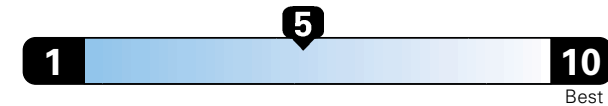

2019 MODEL YEAR

Jeep® RENEGADE LATITUDE FWD

For more information visit: www.jeep.com
or call 1-877-IAM-JEEP

FCA US LLC

THIS VEHICLE IS MANUFACTURED TO MEET SPECIFIC UNITED STATES REQUIREMENTS. THIS VEHICLE IS NOT MANUFACTURED FOR SALE OR REGISTRATION OUTSIDE OF THE UNITED STATES.

MANUFACTURER'S SUGGESTED RETAIL PRICE OF THIS MODEL INCLUDING DEALER PREPARATION

Base Price: $24,125

JEOP RENEGADE LATITUDE 4X2
Exterior Color: Omaha Orange Clear-Coat Exterior Paint
Interior Color: Black Interior Colors
Interior: Deluxe Cloth High-Back Bucket Seats
Engine: 2.4L I4 Zero Evap M-Air Engine
Transmission: 9-Speed Automatic Transmission

STANDARD EQUIPMENT (UNLESS REPLACED BY OPTIONAL EQUIPMENT)

FUNCTIONAL/SAFETY FEATURES

Advanced Multistage Front Airbags
Supplemental Side-Curtain Front and Rear Airbags
Supplemental Front Seat-Mounted Side Airbags
Driver Inflatable Knee-Bolster Airbag
ParkView® Rear Back-Up Camera
4-Wheel Disc Anti-Lock Brakes
Electric Park Brake
Electronic Stability Control
Electronic Roll Mitigation
All Speed Traction Control
Cruise Control
Push-Button Start
Electric Power Steering
Capless Fuel-Fill
Daytime Running Lamp System
Hill Start Assist
Tire Pressure Monitoring Display
Rear Window Wiper / Washer
Variable Intermittent Windshield Wipers

INTERIOR FEATURES