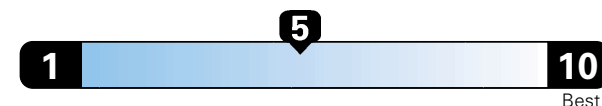

2019 MODEL YEAR

Jeep® RENEGADE LATITUDE FWD

For more information visit: www.jeep.com
or call 1-877-IAM-JEEP

FCA US LLC

THIS VEHICLE IS MANUFACTURED TO MEET SPECIFIC UNITED STATES REQUIREMENTS. THIS VEHICLE IS NOT MANUFACTURED FOR SALE OR REGISTRATION OUTSIDE OF THE UNITED STATES.

MANUFACTURER'S SUGGESTED RETAIL PRICE OF THIS MODEL INCLUDING DEALER PREPARATION

Base Price: $23,875

JEOP RENEGADE LATITUDE 4X2
Exterior Color: Alpine White Clear-Coat Exterior Paint
Interior Color: Black Interior Colors
Interior: Deluxe Cloth High-Back Bucket Seats
Engine: 2.4L I4 Zero Evap M-Air Engine
Transmission: 9-Speed Automatic Transmission

STANDARD EQUIPMENT (UNLESS REPLACED BY OPTIONAL EQUIPMENT)
FUNCTIONAL/SAFETY FEATURES

Advanced Multistage Front Airbags
Supplemental Side-Curtain Front and Rear Airbags
Supplemental Front Seat-Mounted Side Airbags
Driver Inflatable Knee-Bolster Airbag
ParkView® Rear Back-Up Camera
4-Wheel Disc Anti-Lock Brakes
Electric Park Brake
Electronic Stability Control
Electronic Roll Mitigation
All Speed Traction Control
Cruise Control
Push-Button Start
Electric Power Steering
Capless Fuel-Fill
Daytime Running Lamp System
Hill Start Assist
Tire Pressure Monitoring Display
Rear Window Wiper / Washer
Variable Intermittent Windshield Wipers