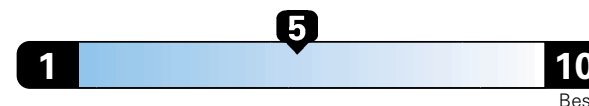

MANUFACTURER'S SUGGESTED RETAIL PRICE OF THIS MODEL INCLUDING DEALER PREPARATION

Base Price: \$23,875

JEOP RENEGADE LATITUDE 4X2
Exterior Color: Alpine White Clear-Coat Exterior Paint
Interior Color: Black Interior Colors
Interior: Deluxe Cloth High-Back Bucket Seats
Engine: 2.4L I4 Zero Evap M-Air Engine
Transmission: 9-Speed Automatic Transmission

Fuel Economy and Environment

Gasoline Vehicle

Fuel Economy These estimates reflect new EPA methods beginning with 2017 models.

25 MPG
 combined city/hwy

22 city **30** highway

4.0 gallons per 100 miles

Small SUV 2WD range from 18 to 120 MPGe. The best vehicle rates 136 MPGe.

You spend \$750
 in fuel costs over 5 years compared to the average new vehicle.

Annual fuel cost \$1,550

Fuel Economy & Greenhouse Gas Rating (tailpipe only)

Smog Rating (tailpipe only)

This vehicle emits 357 grams CO2 per mile. The best emits 0 grams per mile (tailpipe only). Producing and distributing fuel also creates emissions; learn more at fuel economy.gov.