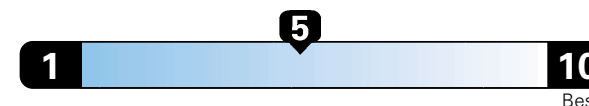

MANUFACTURER'S SUGGESTED RETAIL PRICE OF THIS MODEL INCLUDING DEALER PREPARATION

Base Price: \$23,875

JEOP RENEGADE LATITUDE 4X2
Exterior Color: Alpine White Clear-Coat Exterior Paint
Interior Color: Black Interior Colors
Interior: Premium Cloth Bucket Seats
Engine: 2.4L I4 Zero Evap M-Air Engine
Transmission: 9-Speed Automatic Transmission
STANDARD EQUIPMENT (UNLESS REPLACED BY OPTIONAL EQUIPMENT)
 FUNCTIONAL/SAFETY FEATURES

4.0 gallons per 100 miles

You spend

\$750

in fuel costs over 5 years compared to the average new vehicle.

Annual fuel cost \$1,550

Fuel Economy & Greenhouse Gas Rating (tailpipe only)

Smog Rating (tailpipe only)