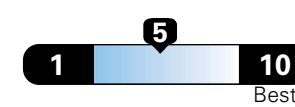

4.0 gallons per 100 miles

You spend

\$750

in fuel costs over 5 years compared to the average new vehicle.

Annual fuel cost
\$1,550

Fuel Economy & Greenhouse Gas Rating (tailpipe only)

Smog Rating (tailpipe only)