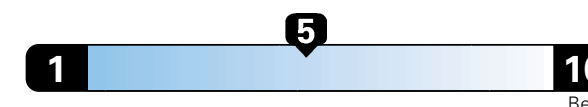

MANUFACTURER'S SUGGESTED RETAIL PRICE OF THIS MODEL INCLUDING DEALER PREPARATION

Base Price: \$23,875

JEOP RENEGADE LATITUDE 4X2
Exterior Color: Alpine White Clear-Coat Exterior Paint
Interior Color: Black Interior Colors
Interior: Premium Cloth Bucket Seats
Engine: 2.4L I4 Zero Evap M-Air Engine
Transmission: 9-Speed Automatic Transmission
STANDARD EQUIPMENT (UNLESS REPLACED BY OPTIONAL EQUIPMENT)
 FUNCTIONAL/SAFETY FEATURES

4.0 gallons per 100 miles

You spend

\$750

in fuel costs over 5 years compared to the average new vehicle.

Annual fuel cost
\$1,550

Fuel Economy & Greenhouse Gas Rating (tailpipe only)

Smog Rating (tailpipe only)