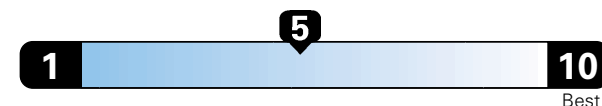

2019 MODEL YEAR

Jeep® RENEGADE LATITUDE FWD

For more information visit: www.jeep.com
or call 1-877-IAM-JEEP

FCA US LLC

THIS VEHICLE IS MANUFACTURED TO MEET SPECIFIC UNITED STATES REQUIREMENTS. THIS VEHICLE IS NOT MANUFACTURED FOR SALE OR REGISTRATION OUTSIDE OF THE UNITED STATES.

MANUFACTURER'S SUGGESTED RETAIL PRICE OF THIS MODEL INCLUDING DEALER PREPARATION

Base Price: $23,875

JEOP RENEGADE LATITUDE 4X2
Exterior Color: Alpine White Clear-Coat Exterior Paint
Interior Color: Black Interior Colors
Interior: Deluxe Cloth High-Back Bucket Seats
Engine: 2.4L I4 Zero Evap M-Air Engine
Transmission: 9-Speed Automatic Transmission

STANDARD EQUIPMENT (UNLESS REPLACED BY OPTIONAL EQUIPMENT)
FUNCTIONAL/SAFETY FEATURES

Advanced Multistage Front Airbags
Supplemental Side-Curtain Front and Rear Airbags
Supplemental Front Seat-Mounted Side Airbags
Driver Inflatable Knee-Bolster Airbag
ParkView® Rear Back-Up Camera
4-Wheel Disc Anti-Lock Brakes
Electric Park Brake
Electronic Stability Control
Electronic Roll Mitigation
All Speed Traction Control
Cruise Control
Push-Button Start
Electric Power Steering
Capless Fuel-Fill
Daytime Running Lamp System
Hill Start Assist
Tire Pressure Monitoring Display
Rear Window Wiper / Washer
Variable Intermittent Windshield Wipers

INTERIOR FEATURES