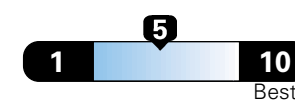

This vehicle emits 357 grams CO2 per mile. The best emits 0 grams per mile (tailpipe only). Producing and distributing fuel also creates emissions; learn more at fuel economy.gov.

Actual results will vary for many reasons, including driving conditions and how you drive and maintain your vehicle. The average new vehicle gets 27 MPG and cost $7,000 to fuel over 5 years. Cost estimates are based on 15,000 miles per year at $2.55 per gallon. MPGe is miles per gasoline gallon equivalent. Vehicle emissions are a significant cause of climate change and smog.

fuel economy.gov

Calculate personalized estimates and compare vehicles