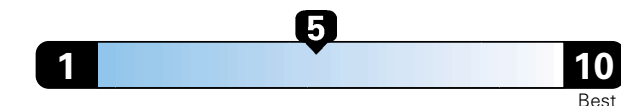

2019 MODEL YEAR

Jeep RENEGADE LATITUDE FWD

For more information visit: www.jeep.com
or call 1-877-IAM-JEEP

FCA US LLC

THIS VEHICLE IS MANUFACTURED TO MEET SPECIFIC UNITED STATES REQUIREMENTS. THIS VEHICLE IS NOT MANUFACTURED FOR SALE OR REGISTRATION OUTSIDE OF THE UNITED STATES.

MANUFACTURER'S SUGGESTED RETAIL PRICE OF THIS MODEL INCLUDING DEALER PREPARATION

Base Price: $24,125

JEOP RENEGADE LATITUDE 4X2
Exterior Color: Granite Crystal Metallic Clear-Coat Exterior Paint
Interior Color: Black Interior Colors
Interior: Premium Cloth Bucket Seats
Engine: 2.4L I4 Zero Evap M-Air Engine
Transmission: 9-Speed Automatic Transmission
STANDARD EQUIPMENT (UNLESS REPLACED BY OPTIONAL EQUIPMENT)
FUNCTIONAL/SAFETY FEATURES

- Advanced Multistage Front Airbags
- Supplemental Side-Curtain Front and Rear Airbags
- Supplemental Front Seat-Mounted Side Airbags
- Driver Inflatable Knee-Bolster Airbag
- ParkView® Rear Back-Up Camera
- 4-Wheel Disc Anti-Lock Brakes
- Electric Park Brake
- Electronic Stability Control
- Electronic Roll Mitigation
- All Speed Traction Control
- Cruise Control
- Push-Button Start
- Electric Power Steering
- Capless Fuel-Fill
- Daytime Running Lamp System
- Hill Start Assist
- Tire Pressure Monitoring Display
- Rear Window Wiper / Washer
- Variable Intermittent Windshield Wipers
- INTERIOR FEATURES
- Uconnect® 4 with 7-Inch Display
- SiriusXM® with 1-Year Radio Sub Call 800-643-2112
- Apple CarPlay®
- Google Android Auto™
- Media Hub (USB, Aux)
- Integrated Voice Command with Bluetooth®
- 6-Speakers
- A/C Auto Temperature Control with Dual Zone Control
- Premium-Wrapped Steering Wheel
- Steering Wheel Mounted Audio Controls
- Tilt / Telescope Steering Column
- Rear 60/40 Folding Seat
- Sun Visors with Illuminated Vanity Mirrors
- Height Adjust Load Floor