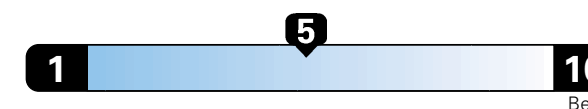

2019 MODEL YEAR

Jeep® RENEGADE LATITUDE FWD

For more information visit: www.jeep.com
or call 1-877-IAM-JEEP

FCA US LLC

THIS VEHICLE IS MANUFACTURED TO MEET SPECIFIC UNITED STATES REQUIREMENTS. THIS VEHICLE IS NOT MANUFACTURED FOR SALE OR REGISTRATION OUTSIDE OF THE UNITED STATES.

MANUFACTURER'S SUGGESTED RETAIL PRICE OF THIS MODEL INCLUDING DEALER PREPARATION

Base Price: $23,875

JEOP RENEGADE LATITUDE 4X2
Exterior Color: Black Clear-Coat Exterior Paint
Interior Color: Black Interior Colors
Interior: Premium Cloth Bucket Seats
Engine: 2.4L I4 Zero Evap M-Air Engine
Transmission: 9-Speed Automatic Transmission
STANDARD EQUIPMENT (UNLESS REPLACED BY OPTIONAL EQUIPMENT)
FUNCTIONAL/SAFETY FEATURES

- Advanced Multistage Front Airbags
- Supplemental Side-Curtain Front and Rear Airbags
- Supplemental Front Seat-Mounted Side Airbags
- Driver Inflatable Knee-Bolster Airbag
- ParkView® Rear Back-Up Camera
- 4-Wheel Disc Anti-Lock Brakes
- Electric Park Brake
- Electronic Stability Control
- Electronic Roll Mitigation
- All Speed Traction Control
- Cruise Control
- Push-Button Start
- Electric Power Steering
- Capless Fuel-Fill
- Daytime Running Lamp System
- Hill Start Assist
- Tire Pressure Monitoring Display
- Rear Window Wiper / Washer
- Variable Intermittent Windshield Wipers

1. INTERIOR FEATURES
2. Uconnect® 4 with 7-Inch Display
   - SiriusXM® with 1-Year Radio Sub Call 800-643-2112
   - Apple CarPlay®
   - Google Android Auto™
   - Media Hub (USB, Aux)
   - Integrated Voice Command with Bluetooth®
   - 6-Speakers
   - A/C Auto Temperature Control with Dual Zone Control
   - Premium-Wrapped Steering Wheel
   - Steering Wheel Mounted Audio Controls
   - Tilt / Telescope Steering Column
   - Rear 60/40 Folding Seat
   - Sun Visors with Illuminated Vanity Mirrors
   - Height Adjust Load Floor