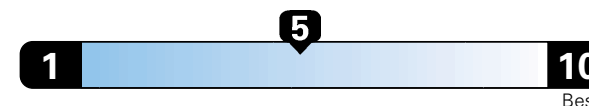

4.0 gallons per 100 miles

You spend

\$750

in fuel costs over 5 years compared to the average new vehicle.

Annual fuel cost \$1,550

Fuel Economy & Greenhouse Gas Rating (tailpipe only)

Smog Rating (tailpipe only)