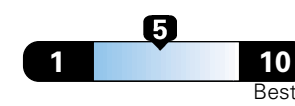

4.0 gallons per 100 miles

You spend

\$750

in fuel costs over 5 years compared to the average new vehicle.

Annual fuel cost \$1,550

Fuel Economy & Greenhouse Gas Rating (tailpipe only)

Smog Rating (tailpipe only)