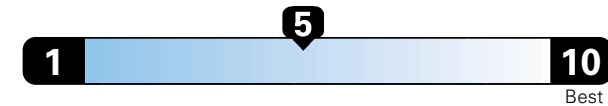

2019 MODEL YEAR

Jeep® RENEGADE LATITUDE FWD

For more information visit: www.jeep.com
or call 1-877-IAM-JEEP

FCA US LLC

THIS VEHICLE IS MANUFACTURED TO MEET SPECIFIC UNITED STATES REQUIREMENTS. THIS VEHICLE IS NOT MANUFACTURED FOR SALE OR REGISTRATION OUTSIDE OF THE UNITED STATES.

MANUFACTURER'S SUGGESTED RETAIL PRICE OF THIS MODEL INCLUDING DEALER PREPARATION

Base Price: $23,875

JEOP RENEGADE LATITUDE 4X2
Exterior Color: Alpine White Clear-Coat Exterior Paint
Interior Color: Black Interior Colors
Interior: Deluxe Cloth High-Back Bucket Seats
Engine: 2.4L I4 Zero Evap M-Air Engine
Transmission: 9-Speed Automatic Transmission

STANDARD EQUIPMENT (UNLESS REPLACED BY OPTIONAL EQUIPMENT)
FUNCTIONAL/SAFETY FEATURES

Advanced Multistage Front Airbags
Supplemental Side-Curtain Front and Rear Airbags
Supplemental Front Seat-Mounted Side Airbags
Driver Inflatable Knee-Bolster Airbag
ParkView® Rear Back-Up Camera
4-Wheel Disc Anti-Lock Brakes
Electric Park Brake
Electronic Stability Control
Electronic Roll Mitigation
All Speed Traction Control
Cruise Control
Push-Button Start
Electric Power Steering
Capless Fuel-Fill
Daytime Running Lamp System
Hill Start Assist
Tire Pressure Monitoring Display
Rear Window Wiper / Washer
Variable Intermittent Windshield Wipers