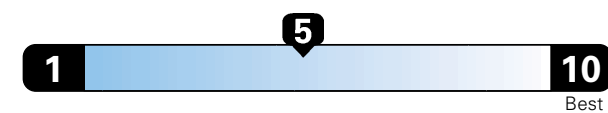

2019 MODEL YEAR

Jeep® RENEGADE LATITUDE FWD

For more information visit: www.jeep.com
or call 1-877-IAM-JEEP

FCA US LLC

THIS VEHICLE IS MANUFACTURED TO MEET SPECIFIC UNITED STATES REQUIREMENTS. THIS VEHICLE IS NOT MANUFACTURED FOR SALE OR REGISTRATION OUTSIDE OF THE UNITED STATES.

MANUFACTURER'S SUGGESTED RETAIL PRICE OF THIS MODEL INCLUDING DEALER PREPARATION

Base Price: $23,875

JEOP RENEGADE LATITUDE 4X2
Exterior Color: Colorado Red Clear-Coat Exterior Paint
Interior Color: Black Interior Colors
Interior: Deluxe Cloth High-Back Bucket Seats
Engine: 2.4L I4 Zero Evap M-Air Engine
Transmission: 9-Speed Automatic Transmission
STANDARD EQUIPMENT (UNLESS REPLACED BY OPTIONAL EQUIPMENT)
FUNCTIONAL/SAFETY FEATURES

Advanced Multistage Front Airbags
Supplemental Side-Curtain Front and Rear Airbags
Supplemental Front Seat-Mounted Side Airbags
Driver Inflatable Knee-Bolster Airbag
ParkView® Rear Back-Up Camera
4-Wheel Disc Anti-Lock Brakes
Electric Park Brake
Electronic Stability Control
Electronic Roll Mitigation
All Speed Traction Control
Cruise Control
Push-Button Start
Electric Power Steering
Capless Fuel-Fill
Daytime Running Lamp System
Hill Start Assist
Tire Pressure Monitoring Display
Rear Window Wiper / Washer
Variable Intermittent Windshield Wipers