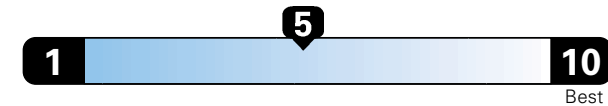

2019 MODEL YEAR

Jeep® RENEGADE LATITUDE FWD

For more information visit: www.jeep.com
or call 1-877-IAM-JEEP

FCA US LLC

THIS VEHICLE IS MANUFACTURED TO MEET SPECIFIC UNITED STATES REQUIREMENTS. THIS VEHICLE IS NOT MANUFACTURED FOR SALE OR REGISTRATION OUTSIDE OF THE UNITED STATES.

MANUFACTURER'S SUGGESTED RETAIL PRICE OF THIS MODEL INCLUDING DEALER PREPARATION

Base Price: $23,875

JEOP RENEGADE LATITUDE 4X2
Exterior Color: Black Clear-Coat Exterior Paint
Interior Color: Black Interior Colors
Interior: Deluxe Cloth High-Back Bucket Seats
Engine: 2.4L I4 Zero Evap M-Air Engine
Transmission: 9-Speed Automatic Transmission

STANDARD EQUIPMENT (UNLESS REPLACED BY OPTIONAL EQUIPMENT)
FUNCTIONAL/SAFETY FEATURES

Advanced Multistage Front Airbags
Supplemental Side-Curtain Front and Rear Airbags
Supplemental Front Seat-Mounted Side Airbags
Driver Inflatable Knee-Bolster Airbag
ParkView® Rear Back-Up Camera
4-Wheel Disc Anti-Lock Brakes
Electric Park Brake
Electronic Stability Control
Electronic Roll Mitigation
All Speed Traction Control
Cruise Control
Push-Button Start
Electric Power Steering
Capless Fuel-Fill
Daytime Running Lamp System
Hill Start Assist
Tire Pressure Monitoring Display
Rear Window Wiper / Washer
Variable Intermittent Windshield Wipers