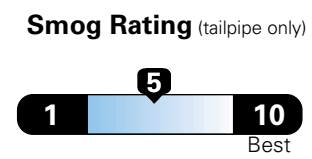

This vehicle emits 357 grams CO2 per mile. The best emits 0 grams per mile (tailpipe only). Producing and distributing fuel also creates emissions; learn more at fuel economy.gov.

Actual results will vary for many reasons, including driving conditions and how you drive and maintain your vehicle. The average new vehicle gets 27 MPG and cost $7,000 to fuel over 5 years. Cost estimates are based on 15,000 miles per year at $2.55 per gallon. MPGe is miles per gasoline gallon equivalent. Vehicle emissions are a significant cause of climate change and smog.

fuel economy.gov

Calculate personalized estimates and compare vehicles