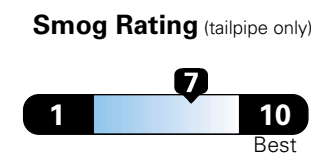

This vehicle emits 357 grams CO2 per mile. The best emits 0 grams per mile (tailpipe only). Producing and distributing fuel also creates emissions; learn more at fuel economy.gov.

Actual results will vary for many reasons, including driving conditions and how you drive and maintain your vehicle. The average new vehicle gets 27 MPG and cost $7,000 to fuel over 5 years. Cost estimates are based on 15,000 miles per year at $2.55 per gallon. MPGe is miles per gasoline gallon equivalent. Vehicle emissions are a significant cause of climate change and smog.

fuel economy.gov

Calculate personalized estimates and compare vehicles