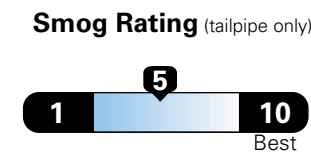

This vehicle emits 357 grams CO2 per mile. The best emits 0 grams per mile (tailpipe only). Producing and distributing fuel also creates emissions; learn more at fuel economy.gov.

Actual results will vary for many reasons, including driving conditions and how you drive and maintain your vehicle. The average new vehicle gets 27 MPG and cost $7,000 to fuel over 5 years. Cost estimates are based on 15,000 miles per year at $2.55 per gallon. MPGe is miles per gasoline gallon equivalent. Vehicle emissions are a significant cause of climate change and smog.

fuel economy.gov

Calculate personalized estimates and compare vehicles