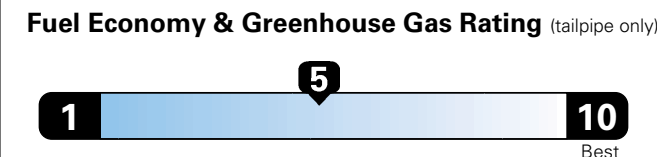

This vehicle emits 357 grams CO2 per mile. The best emits 0 grams per mile (tailpipe only). Producing and distributing fuel also creates emissions; learn more at fuel economy.gov.

Actual results will vary for many reasons, including driving conditions and how you drive and maintain your vehicle. The average new vehicle gets 27 MPG and cost $7,000 to fuel over 5 years. Cost estimates are based on 15,000 miles per year at $2.55 per gallon. MPGe is miles per gasoline gallon equivalent. Vehicle emissions are a significant cause of climate change and smog.

fuel economy.gov

Calculate personalized estimates and compare vehicles

GOVERNMENT 5-STAR SAFETY RATINGS

This vehicle has not been rated by the government for frontal crash, side crash or rollover risk.

Source: National Highway Traffic Safety Administration (NHTSA)
www.safercar.gov or 1-888-327-4236

PARTS CONTENT INFORMATION

FOR VEHICLES IN THIS CARLINE:
U.S./CANADIAN PARTS CONTENT: 14%
MAJOR SOURCES OF FOREIGN PARTS CONTENT:

ITALY : 63%
NOTE: PARTS CONTENT DOES NOT INCLUDE FINAL ASSEMBLY, DISTRIBUTION, OR OTHER NON-PARTS COSTS.

FOR THIS VEHICLE:
FINAL ASSEMBLY POINT:
MELFI, ITALY
COUNTRY OF ORIGIN:
ENGINE: UNITED STATES
TRANSMISSION: UNITED STATES

VEHICLE PROTECTION
A PRODUCT OF FCA US LLC

Ask for Mopar Vehicle Protection for your vehicle. We Built It. We Back It.