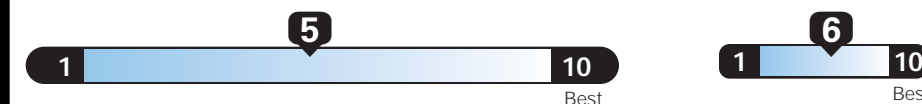

This vehicle emits 368 grams CO2 per mile. The best emits 0 grams per mile (tailpipe only). Producing and distributing fuel also creates emissions; learn more at fuel economy.gov

Actual results will vary for many reasons, including driving conditions and how you drive and maintain your vehicle. The average new vehicle gets 25 MPG and cost $9,000 to fuel over 5 years. Cost estimates are based on 15,000 miles per year at $3.00 per gallon. MPGe is miles per gasoline gallon equivalent. Vehicle emissions are a significant cause of climate change and smog.

fuel economy.gov

Calculate personalized estimates and compare vehicles

GOVERNMENT 5-STAR SAFETY RATINGS

This vehicle has not been rated by the government for frontal crash, side crash or rollover risk.

Source: National Highway Traffic Safety Administration (NHTSA)
www.safercar.gov or 1-888-327-4236

PARTS CONTENT INFORMATION

FOR VEHICLES IN THIS CARLINE:
U.S./CANADIAN PARTS CONTENT: 22%

MAJOR SOURCES OF FOREIGN PARTS CONTENT:

ITALY: 62%
NOTE: PARTS CONTENT DOES NOT INCLUDE FINAL ASSEMBLY, DISTRIBUTION, OR OTHER NON-PARTS COSTS.

FOR THIS VEHICLE:
FINAL ASSEMBLY POINT:
MELFI, ITALY

COUNTRY OF ORIGIN:
ENGINE: UNITED STATES
TRANSMISSION: UNITED STATES