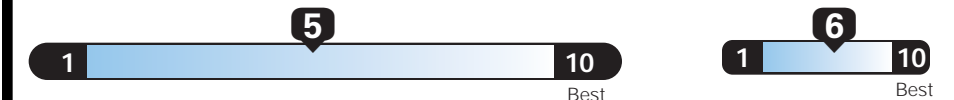

MANUFACTURER'S SUGGESTED RETAIL PRICE OF THIS MODEL INCLUDING DEALER PREPARATION

Base Price: \$23,395

JEEP RENEGADE LATITUDE 4X4
Exterior Color: Granite Crystal Metallic Clear Coat Exterior Paint
Interior Color: Black Interior Color
Interior: Deluxe Cloth High-Back Bucket Seats
Engine: 2.4-Liter I4 MultiAir® Engine
Transmission: 9-Speed 948TE Automatic Transmission

Small SUV 4WD range from 18 to 33 MPG. The best vehicle rates 119 MPGe.

You spend **\$500** more in fuel costs over 5 years compared to the average new vehicle.

Annual fuel cost **\$1,900**

Fuel Economy & Greenhouse Gas Rating (tailpipe only) Smog Rating (tailpipe only)